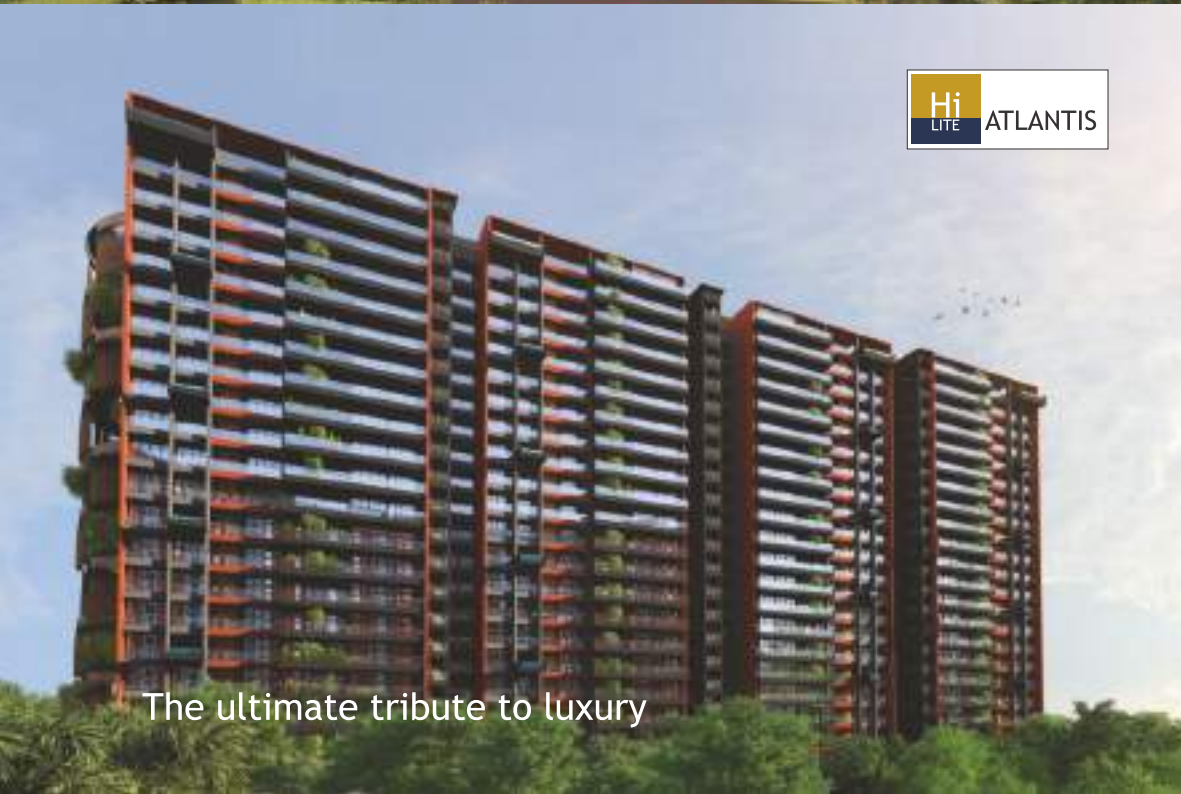

Hi LITE ATLANTIS

The ultimate tribute to luxury