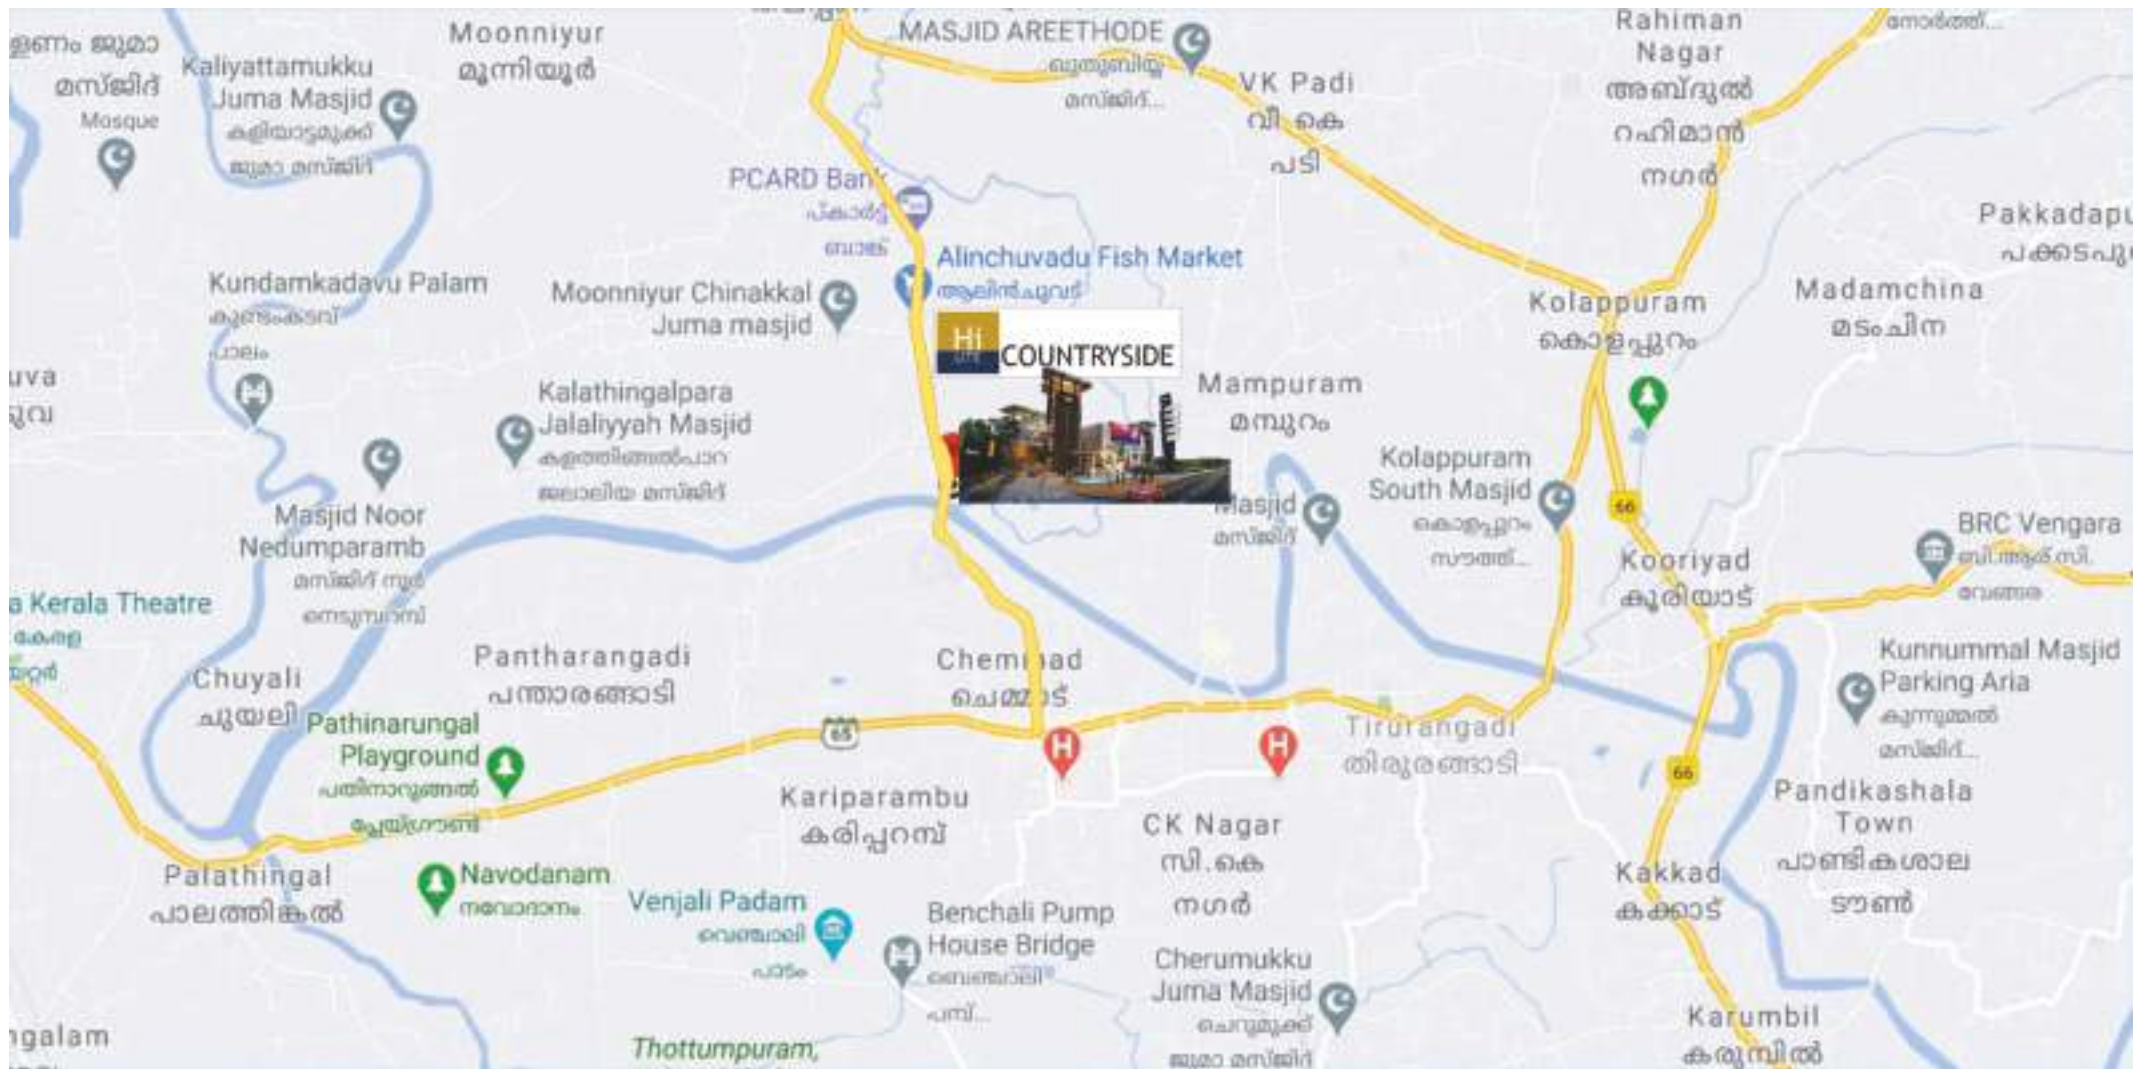

LOCATION

Located at Chemmad, a fast-growing town in Malappuram, Kerala, HiLITE Countryside is easily accessible from the National Highway. It is located on the banks of the Kadalundi river, incorporated into the mall's aesthetics without affecting its flow.